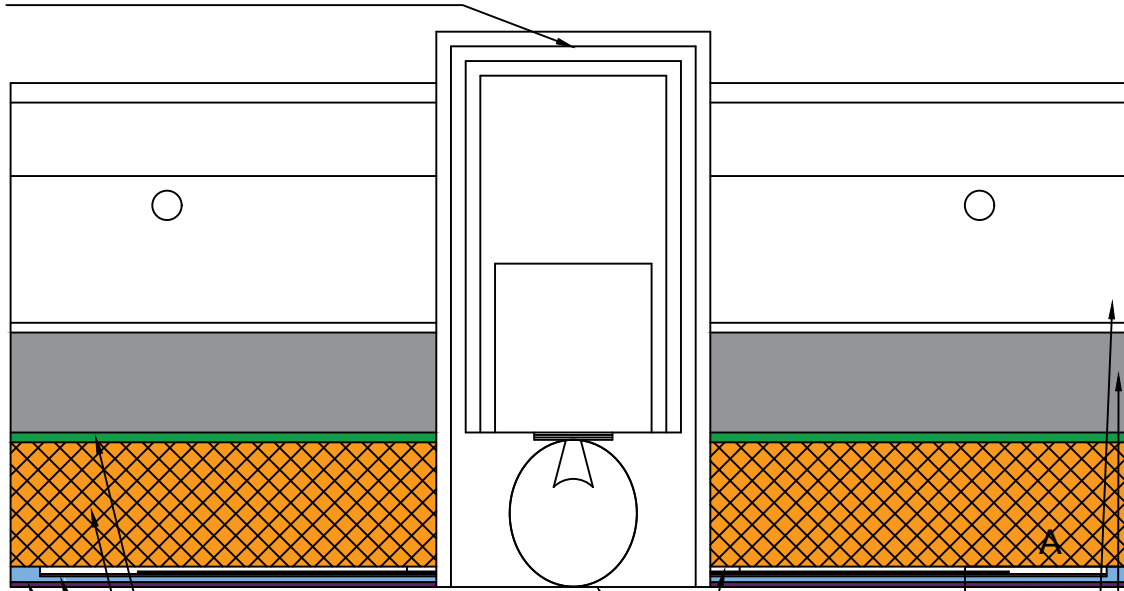

RESESSED LIGHT FIXTURE
W/ TRIM AND ADJUSTABLE
(HOUSING BY OTHER)

EVEN BETTER BOARD ADHESIVE

EVEN BETTER ACOUSTICAL BOARD
25 mm (1") OR 40 mm/39mm (1,5")

EVEN BETTER ACOUSTICAL PLASTER APPROX 3mm (1/8") THICK

EVEN BETTER ACOUSTICAL COATING

RESESSED TRIMLESS LIGHT
FIXTURE (BY OTHERS) W/
ADJUSTABLE HOUSING AND
1/8" APPROX. DEPTH FLANGE

DRYWALL CEILING GRID (BY OTHERS)
GWB (BY OTHERS)

A (2:1)

50mm (2") SELF-ADHESIVE MESH TAPE